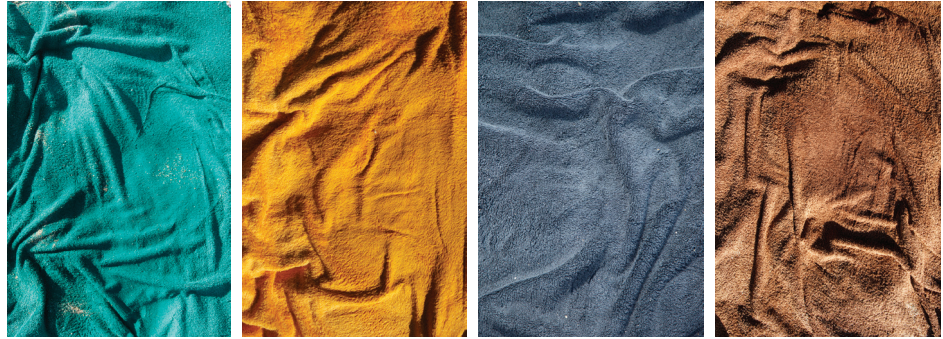

THIS IS MY STORY!

www.55Bellechasse.com

Polish Chair, (série) 2004

Freud 2004

Shadow-Man 2007

The Imprint 2010

SexyWindows 2012

"Here is my secret. It is very simple. It is only with the heart that one can see rightly; What is essential is invisible to the eye."